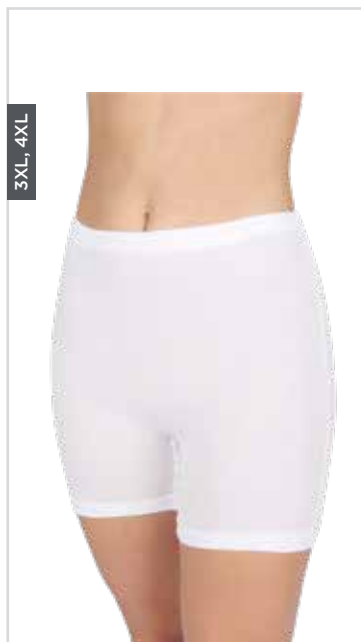

velikosti | sizes

**MIS** - S/44, M/48, L/52, XL/56  
**OTKA** - 2XL/60, 3XL/64, 4XL/68

**JUDY 002**

dámská košilka  
100% Bavlna, žebro 1:1  
women's underwear  
100% Cotton, rib 1:1

velikosti | sizes

S/44, M/48, L/52, XL/56