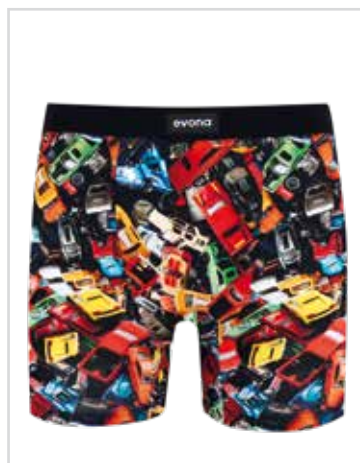

BRONX 736

pánské boxerky
94% Bavlna / 6% Elastan
men's boxers
94% Cotton / 6% Elastane

velikosti | sizes

M, L, XL, 2XL