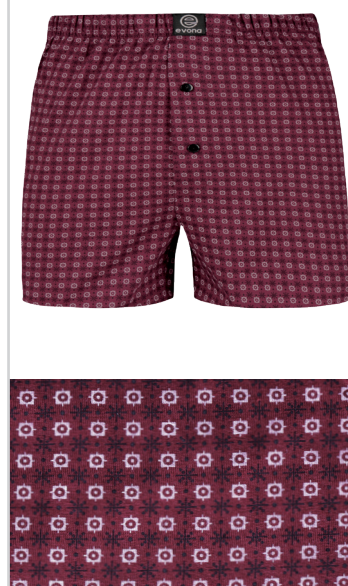

velikosti | sizes

L, XL, 2XL

MICHAL 305

pánské trenky
100% Bavlna
men's boxer shorts
100% Cotton

velikosti | sizes

M, L, XL, 2XL

MICHAL 307

pánské trenky
100% Bavlna
men's boxer shorts
100% Cotton